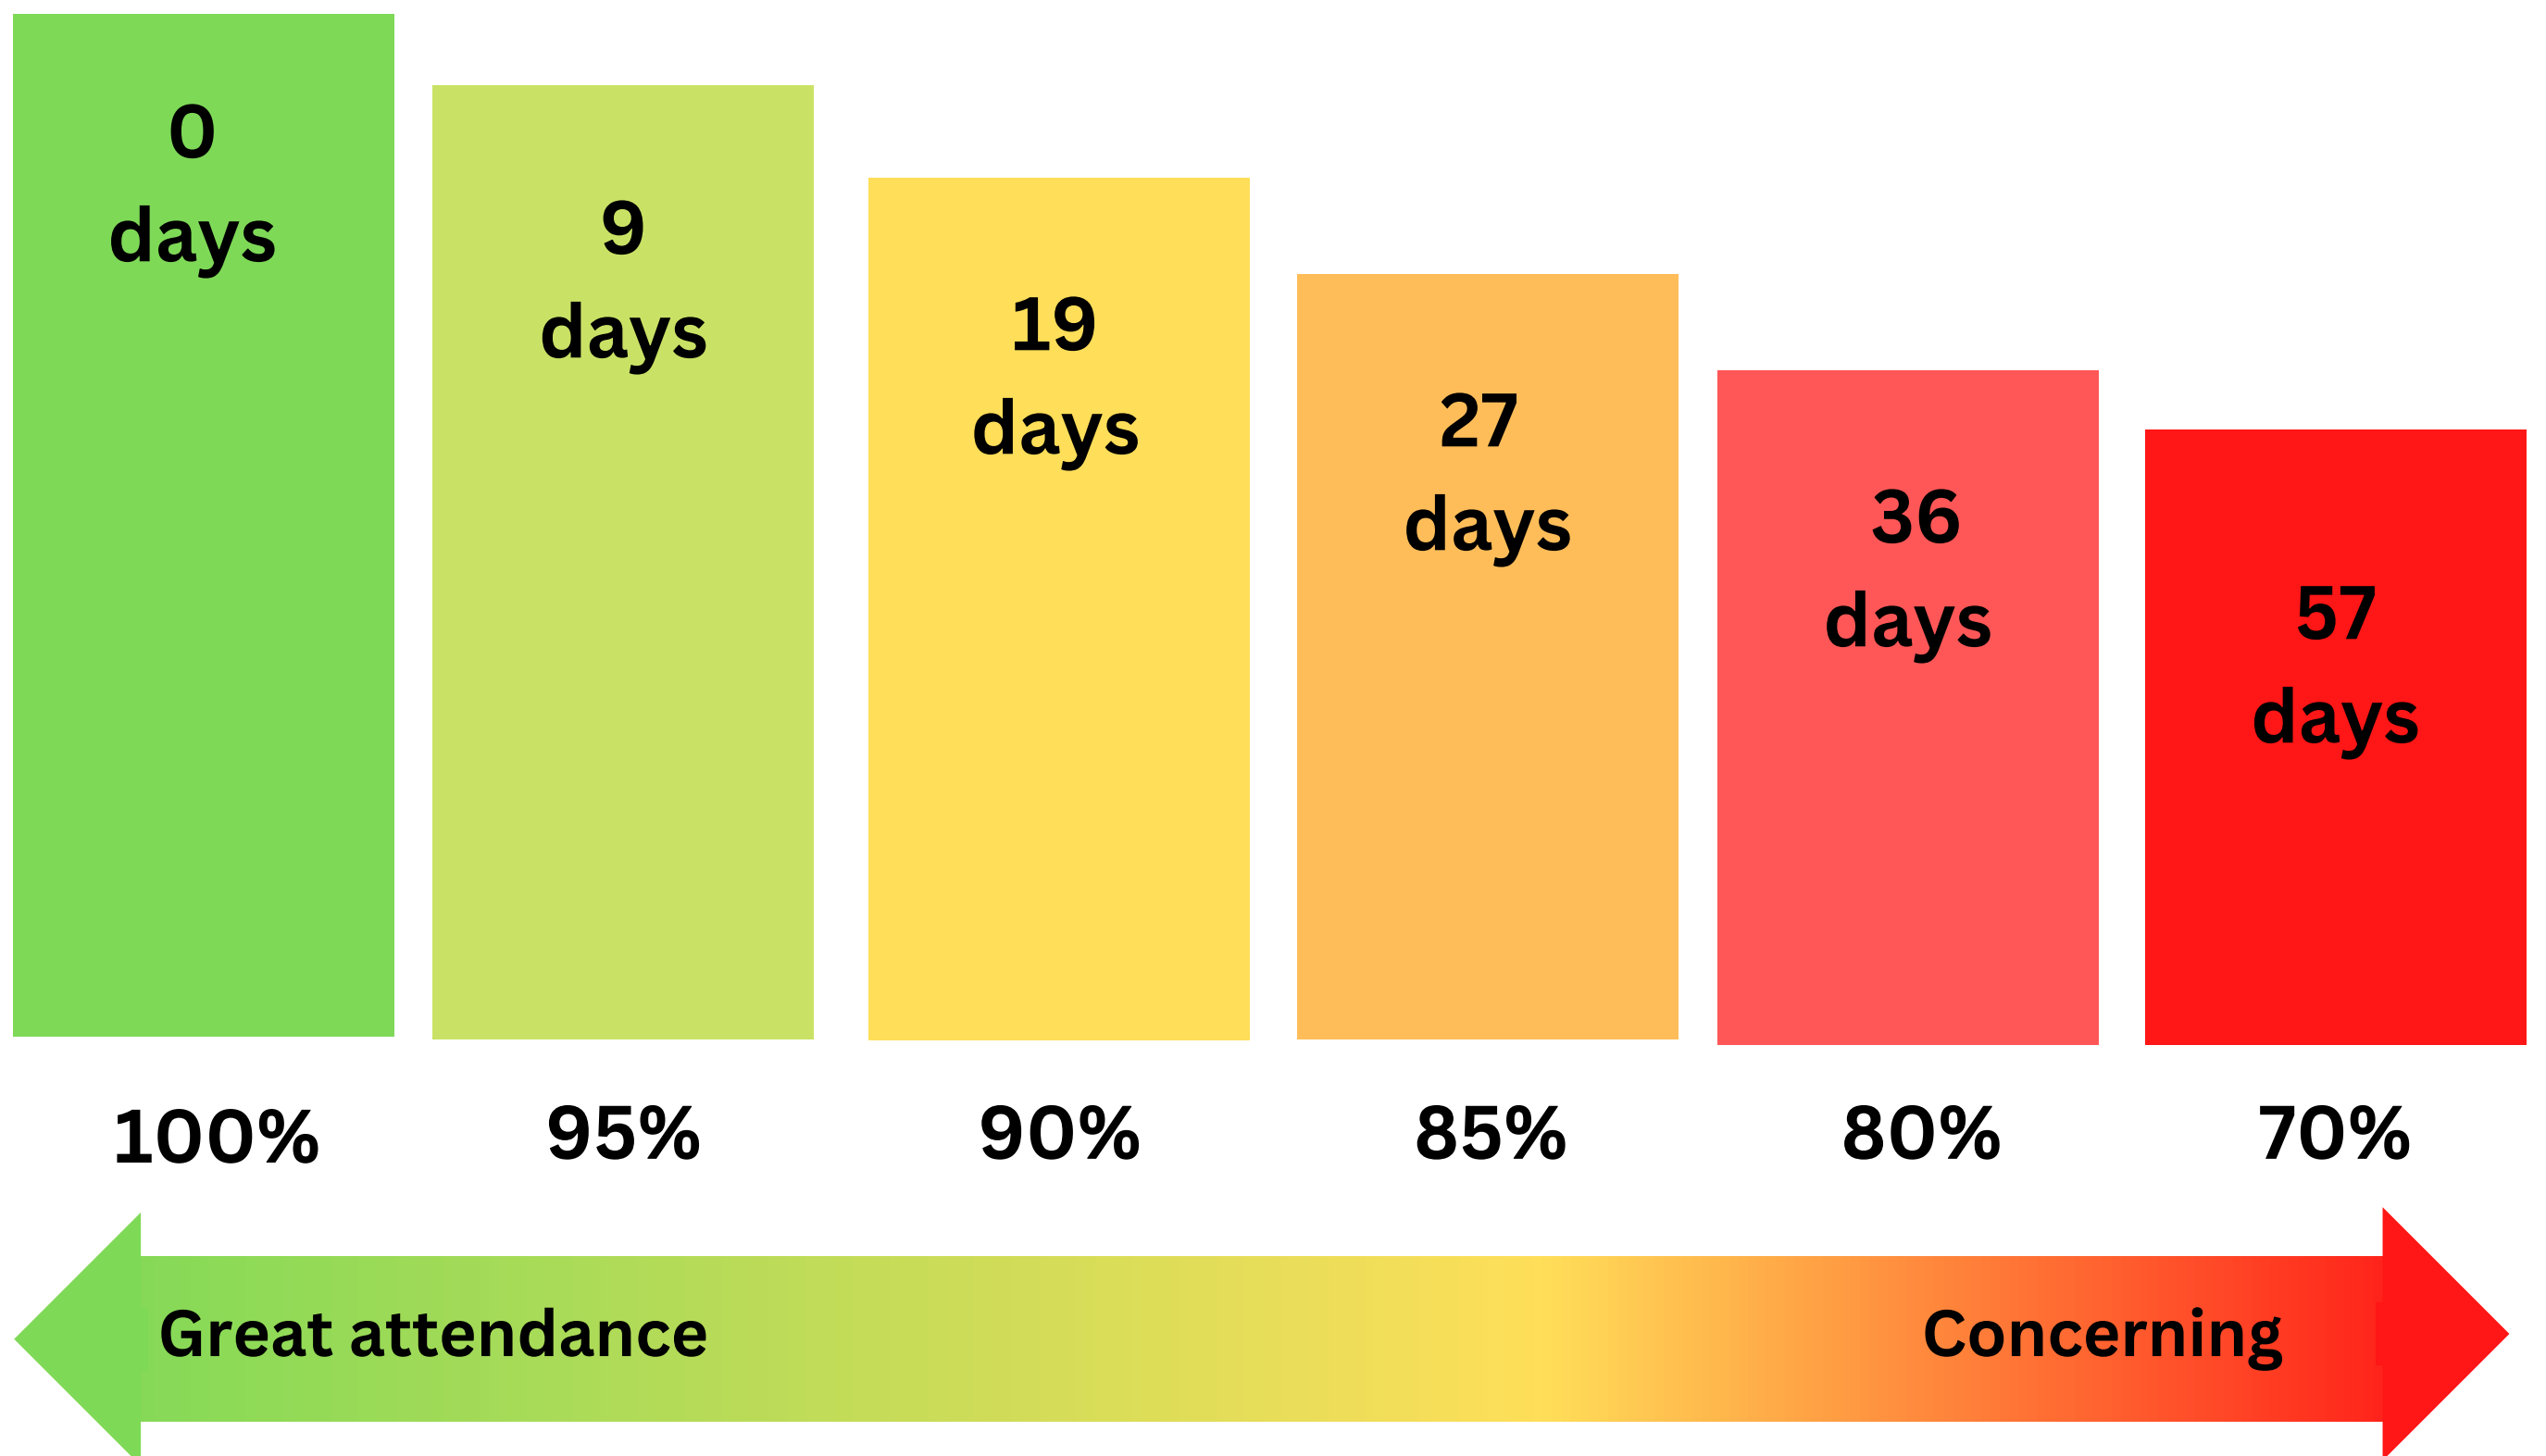

Boroughmuir High School

Every Day Counts

Good attendance at Boroughmuir means...
...being in school, on time every day, ready to learn

Did you know...?

A two-week holiday in term time means you can only achieve an attendance of 94.7%

There are 365 days in a calendar of which 190 are school days

Every circumstance is different. Please contact your young person's Guidance Teacher or Year Head to discuss any concerns.