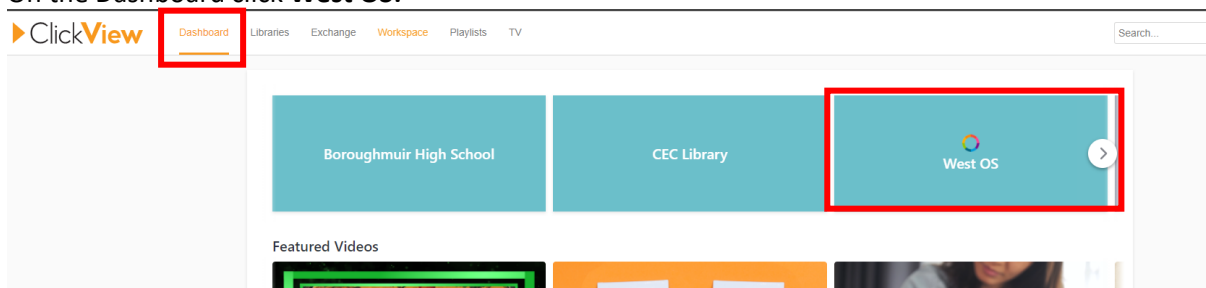

Click 'Sign in with your City of Edinburgh account':

Please select your school from the list below

Sign in with your City of Edinburgh
account

[My school doesn't use Single Sign On](#)

You will be redirected to CEC's sign in page where you should enter your school **username** and **password**.

On the Dashboard click **West OS**: