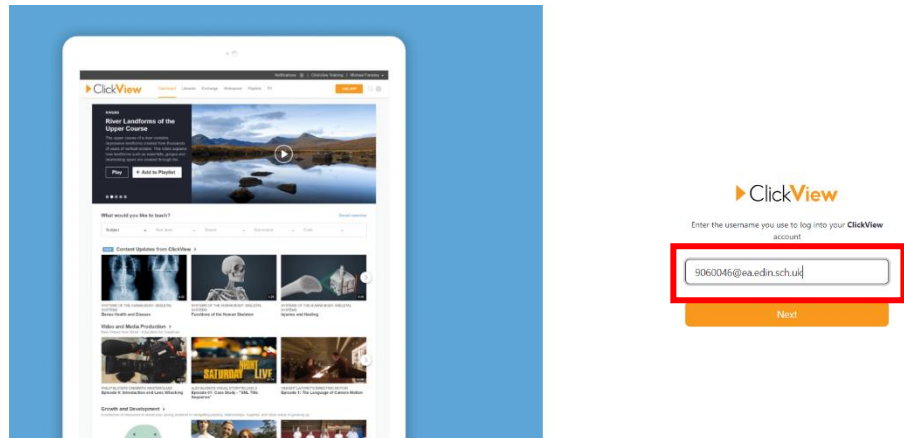

Accessing ClickView

To access this resource go to:
<https://www.clickview.co.uk/>

To **sign in** pupils should enter the username: (username)@ea.edin.sch.uk

Click 'Sign in with your City of Edinburgh account':

Please select your school from the list below

Sign in with your City of Edinburgh
account

[My school doesn't use Single Sign On](#)

You will be redirected to CEC's sign in page where you should enter your school **username** and **password**.