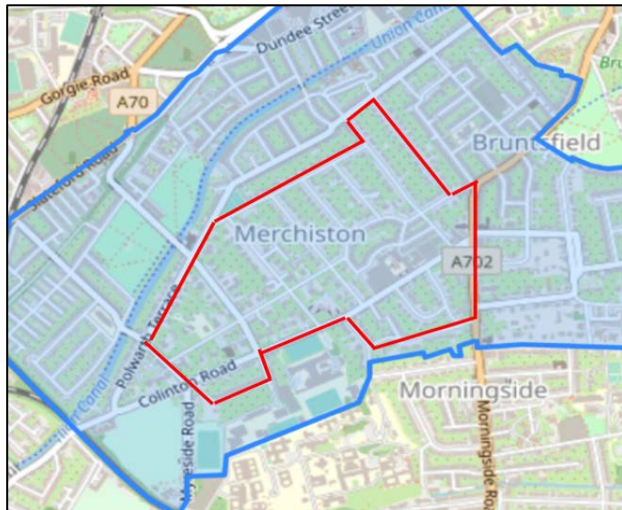

MCC hopes that residents and young people in the local neighbourhood will volunteer to help with clearing the leaf litter this Autumn. The map shows the area of focus, in red, as it has particularly heavy leaf fall. You can support this initiative in the following ways: