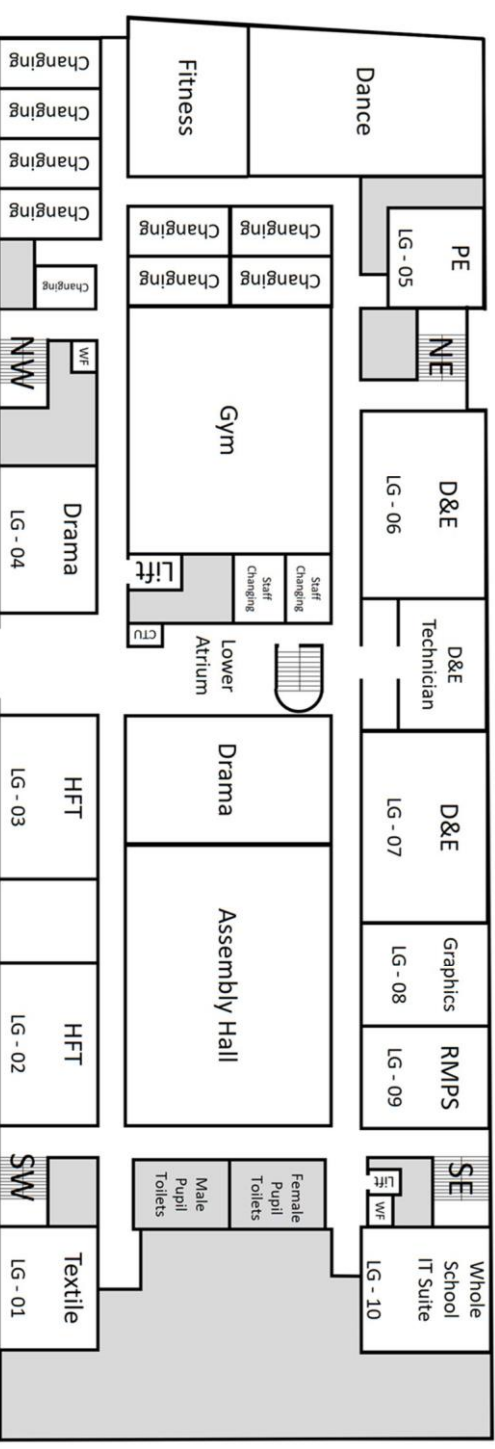

G

Room G - 01 to Room G - 08
 Ground Floor
 Art, Music, School Office, Senior Leadership Team and Sports Hall

Facilities Management/Janitor – FM
 Instrumental Practice/Teaching – ♪
 Visitor Toilets – VT
 Water Fountain – WF
 Medical Room – MR
 Lift

LG

Room LG - 01 to Room LG - 10
 Lower Ground Floor
 Design & Engineering, Drama, Health & Food Technology and PE

Cashless Top Up – CTU
 Water Fountain – WF
 Pupil Toilets
 Lift